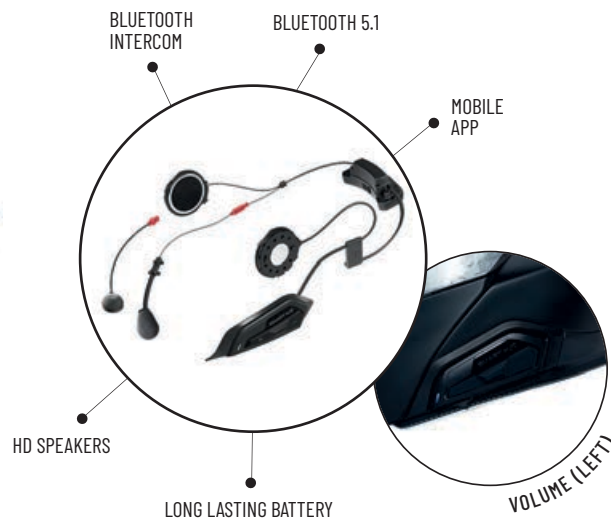

APPLICABLE MODELS

RPHA 31 RPHA 71 RPHA 91 **RPHA 71**
 CARBON **F71 F31 i31 i71**

	COLOR	REF.	PRICE
50B	MATTE BLACK	90060009	349,90 €*

21B

219,90 €*

The SMART HJC 21B is the 2nd Generation Standard Bluetooth Communication System model that supports 21B compatible HJC helmets, with structural interfaces that users can easily mount on HJC helmets. Based on the BT 5.1 low power system, the 21B offers Bluetooth 4-way intercom functionality, with over 22 hours of talk time. The enhanced sound provides users with an HD speaker, to enrich mid-to low-pitched sounds.

COMPONENTS

CONTROL UNIT

MAIN UNIT

FEATURES 21B

- BLUETOOTH 5.1
- INTERCOM 1600 m
- UNIVERSAL INTERCOM
- ADVANCED NOISE CONTROL
- HD SPEAKER
- AUDIO MULTITASKING
- 22 HOURS
- MOBILE APP

FEATURES 11B

- BLUETOOTH 5.1
- TWO-WAY INTERCOM
- INTERCOM 400 m
- AUDIO MULTITASKING
- CUSTOM HELMET FIT

11B

149,90 €*

The SMART HJC 2nd generation basic Bluetooth communication system model implements an all-in-one design, that is fully integrated into the helmet, allowing you to feel the optimal weight balance and aerodynamic performance while riding. Based on the BT5.1 Ultra low power system and 2-way Bluetooth intercom features. The enhanced sound System properties include audio multi-tasking, sound equalizing, advanced noise-canceling, and more. The SMART HJC 2nd generation also comes equipped with HD speakers to enrich mid-to low-pitched sounds.