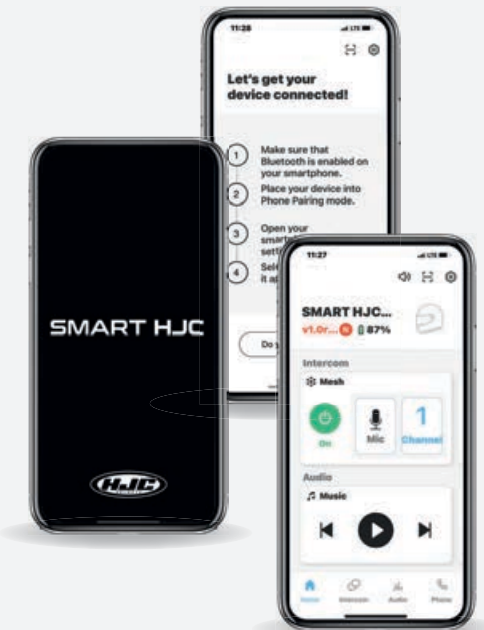

	COLOR	REF.	PRICE
10B	FLAT BLACK	90060003	139,90 €* *

SMART HJC BOARD

HJC Products	10B [1ST GENERATION]	11B [2ND GENERATION]	21B [2ND GENERATION]	20B [1ST GENERATION]	50B [2ND GENERATION]
SMART HJC MSRP. (Retail price)	139,99€	149,99€	219,99€	299,99€	349,99€
Smart Phone Assistant Access [Wake up]	N/A	N/A	N/A	N/A	YES
MESH INTERCOM	-	-	-	-	OPEN / GROUP
Blue Tooth INTERCOM	2 RIDERS	2 RIDERS	4 RIDERS	8 RIDERS	4 RIDERS
BLUETOOTH Version	3.0	5.1	5.1	4,1	5
Available distance to communicate	400M	400M	1.6KM	1,600M	MESH: 2.0KM [1.2MI] BT: 1.6KM [1.0MI]
Bluetooth GROUP INTERCOM	-	-	YES	YES	YES
Multi pairing fonction [Pairing registration with over 2 BT devices]	YES	YES	YES	YES	YES
Multi-point fonction [Only voice call & music system can be connected]	YES	YES	YES	YES	YES
Music sharing	YES	YES	YES	YES	YES
UNIVERSAL INTERCOM	YES	YES	YES	YES	YES
AUDIO MULTITASKING	-	YES	YES	YES	YES
VOICE COMMAND	-	-	-	YES	YES
NOISE CONTROL	YES	YES	YES	YES	YES
FM RADIO	-	-	-	YES	YES
REMOTE CONTROL to software interface	-	-	YES	YES	YES
HD Intercom (1:1 communication)	-	YES	YES	YES	YES
SPEAKER	1	2 [HD SPEAKER]	2 [HD SPEAKER]	1	2 [HD SPEAKER]
Mobile APP support	-	YES			
BATTERY (Talk time)	7H	22H	22H	13H	13H