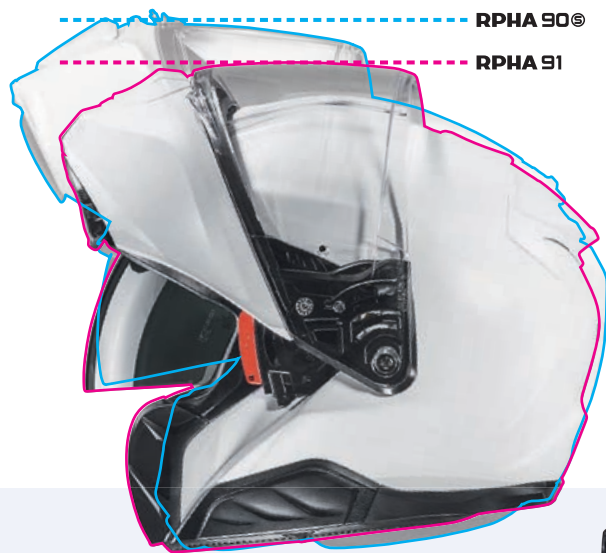

RPHA SERIES

TWO WAY PIVOT CHIN BAR

Reduces wind noise & air drag
Make helmet slim & compact

RPHA 90

RPHA 91