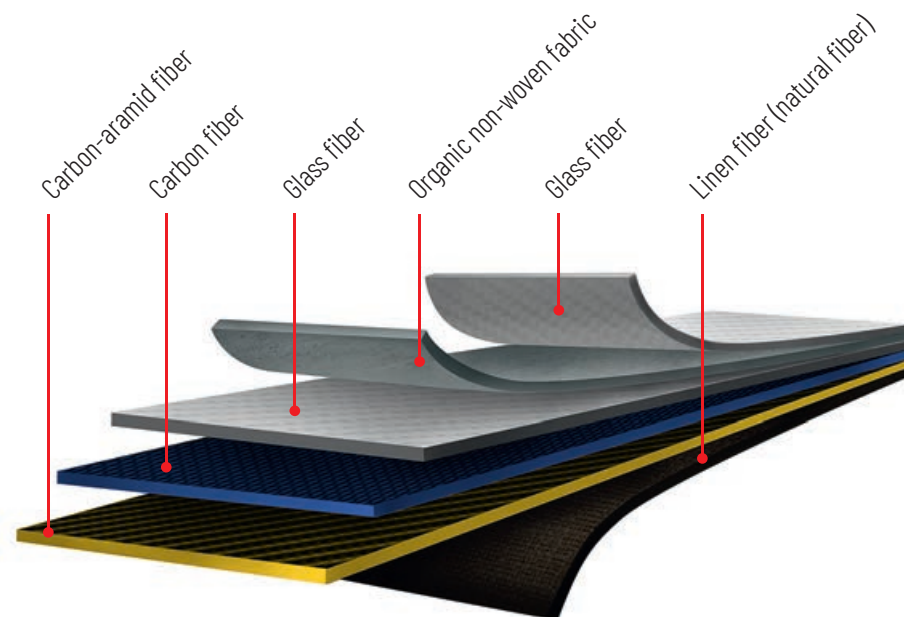

RPHA SERIES

2ND GENERATION

AERODYNAMIC

Reduced lift & drag forces
Best aero shell shape
Created by CFD program

NEW SUN SHIELD MECHANISM

Dynamic multi-step sunshield mechanism

<Position 3>
10 mm
BACKWARD

<Position 2>
5 mm
BACKWARD

<Position 1>
DEFAULT

PIM EVO, NEW SHELL MATERIAL

Provides enhanced shock resistant
Performance and light weight
For comfort ride

RPHA SERIES

PERFECT FIT

All new RPHA series design & material

- Moisture wicking and quick drying 3D contour cheek pads
- Reflective material for safety
- All sizes interchangeable cheek pads for custom fitting
- Washable comfort liner and cheek pad

Enlarged view
5 mm longer sun shield

CLEAN VIEW

Distortion free visor & sun shield
Provides clean & wide view

2ND GENERATION SMART HJC READY

11B(BT), 21B (BT) & 50B (MESH)

Distortion free visor & sun shield