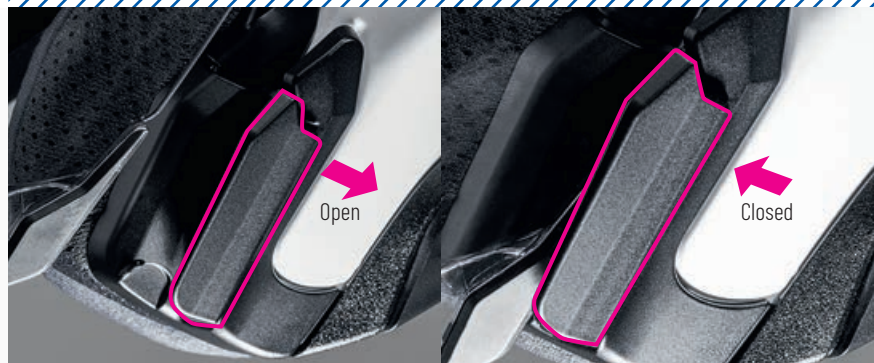

TWO WAY PIVOT RATCHET SYSTEM

Smooth ratchet movement & improved visor sealing