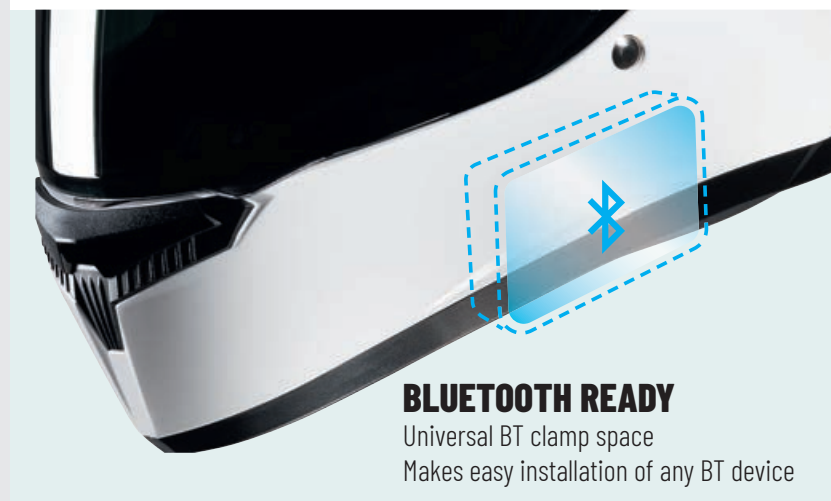

**ECE R22.06
APPROVED**

VENTILATION PERFORMANCE

Stronger ventilation with enhanced defogging performance
Maximum size top & mouth vents

FULL FACE

IMPROVED VISION

Up to 10mm increased side view

C10

PERFECT FIT : 3XS > 2XL

Covers from youth to adult size

BLUETOOTH READY

Universal BT clamp space
Makes easy installation of any BT device

C10

MC1SF
101171-

NEW

FQ 20

XS>XXL
149,90 €*