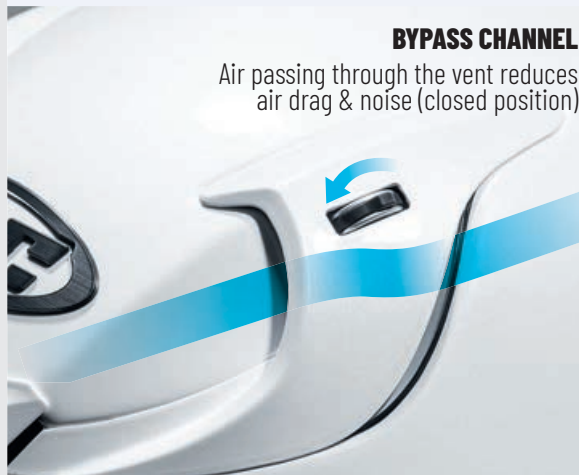

BYPASS CHANNEL

Air passing through the vent reduces air drag & noise (closed position)