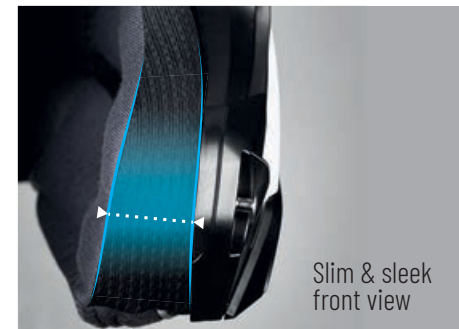

SYSTEM

VENTILATION

High performance air circulation

ADVANCED AIR FLOW

Reducing air drag & generating down forces

Slim & sleek front view

2ND GEN SMART HJC BOOM MIC COVER

AERODYNAMIC PERFORMANCE