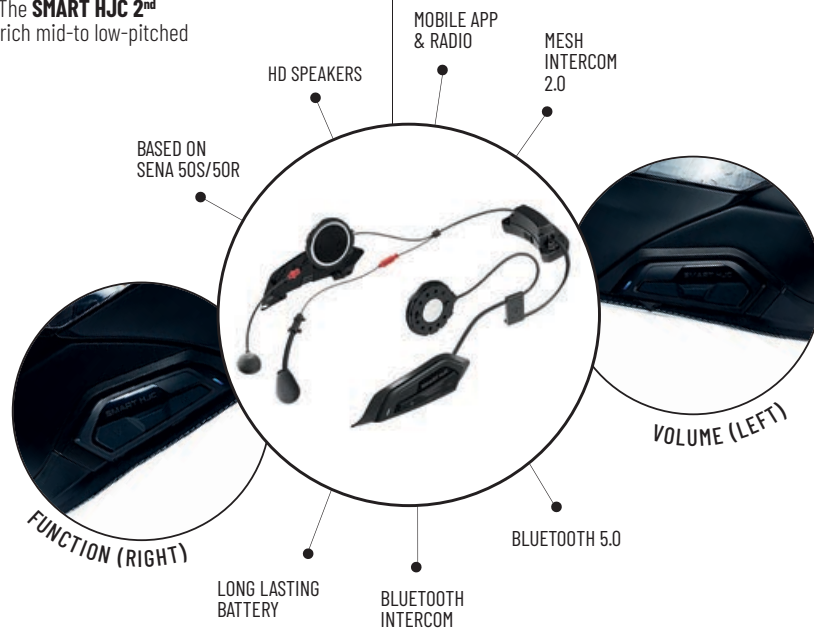

SOLID

XS>XXL
159,90 €*

SMART HJC BETTER THAN NOW

2nd GENERATION

50B 349,90 €*

The **SMART HJC 2nd** generation basic Bluetooth communication system model implements an all-in-one design, that is fully integrated into the helmet, allowing you to feel the optimal weight balance and aerodynamic performance while riding.

Based on the BT5.1 Ultra low power system and 2-way Bluetooth intercom features. The enhanced soundsystem properties include audio multi-tasking, sound equalizing, advanced noise-canceling, and more. The **SMART HJC 2nd** generation also comes equipped with HD speakers to enrich mid- to low-pitched sounds.

COMPONENTS

CONTROL UNITS

MAIN UNIT

FEATURES

- MESH INTERCOM Open/Group
- BLUETOOTH 5.0
- 9 WAY INTERCOM
- DIGITAL ASSISTANT ACCESS
- MULTI-LANGUAGE VOICE COMMAND
- AUDIO MULTITASKING
- HD SPEAKER
- INTERCOM 1600 m
- ADVANCED NOISE CONTROL
- FM RADIO
- 13 HOURS
- MOBILE APP

APPLICABLE MODELS

RPHA 31 RPHA 71 RPHA 91 **RPHA 71**
 CARBON **F71 F31 i31 i71**

	COLOR	REF.	PRICE
50B	MATTE BLACK	90060009	349,90 €*

21B

219,90 €*

The SMART HJC 21B is the 2nd Generation Standard Bluetooth Communication System model that supports 21B compatible HJC helmets, with structural interfaces that users can easily mount on HJC helmets. Based on the BT 5.1 low power system, the 21B offers Bluetooth 4-way intercom functionality, with over 22 hours of talk time. The enhanced sound provides users with an HD speaker, to enrich mid-to low-pitched sounds.