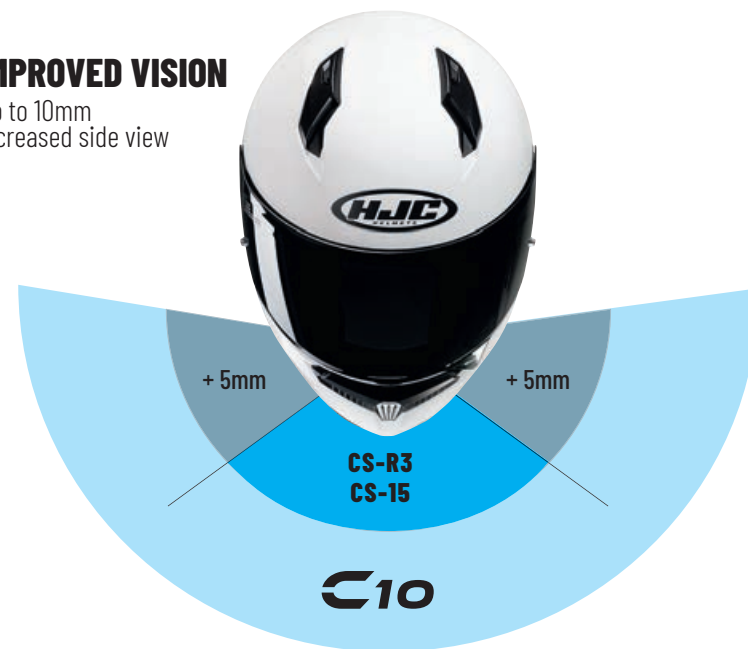

**ECE R22.06
APPROVED**

VENTILATION PERFORMANCE

Stronger ventilation with enhanced defogging performance
Maximum size top & mouth vents

FULL FACE

IMPROVED VISION

Up to 10mm increased side view

C10

PERFECT FIT : 3XS > 2XL