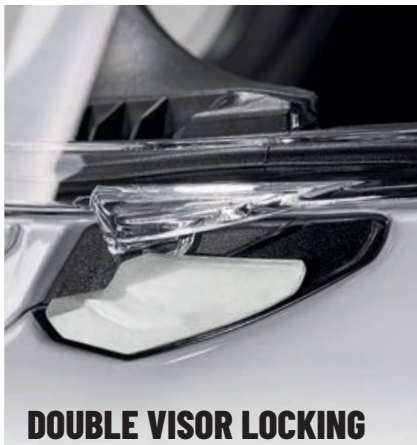

RPHA SERIES

SUPERIOR VENTILATION

with 5 intakes and 4 exhausts

VISOR SYSTEM

Anti pop off visor system & 2 Pivot Ratchet system

AERODYNAMIC PERFORMANCE

DOUBLE VISOR LOCKING MECHANISM

RACING ACCESSORIES INCLUDED