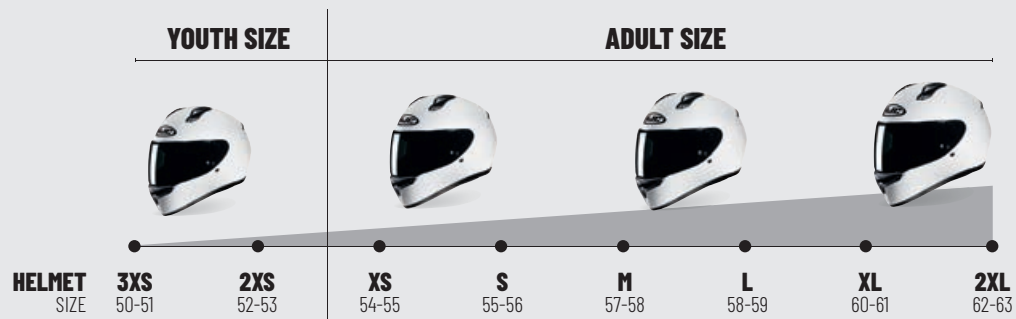

C10

PERFECT FIT : 3XS > 2XL

Covers from youth to adult size

BLUETOOTH READY

Universal BT clamp space
Makes easy installation of any BT device